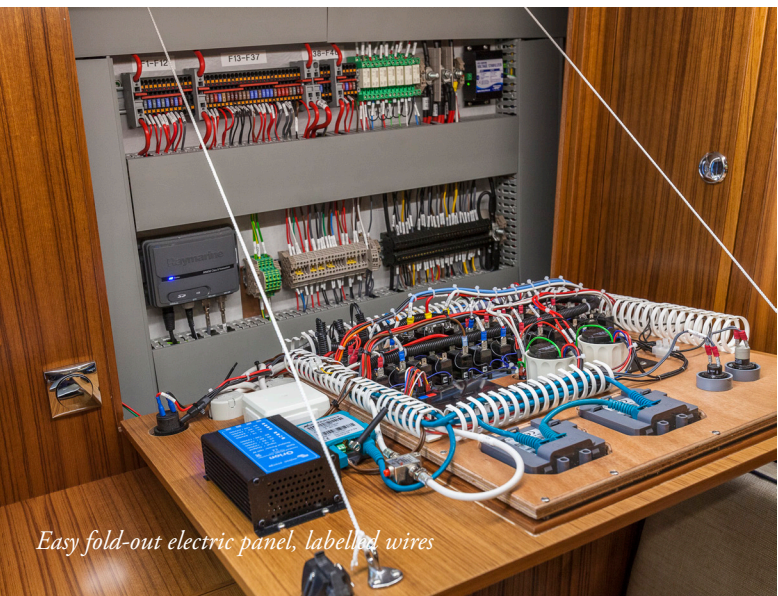

Port

port side linear galley

Watermaker control in the aft shower

Easy fold-out electric panel, labelled wires

Fixed spare propeller, permanent oil change pump

In the vast walk-in engine room

all technical equipment is installed, well sound insulated and easily accessible for service and maintenance