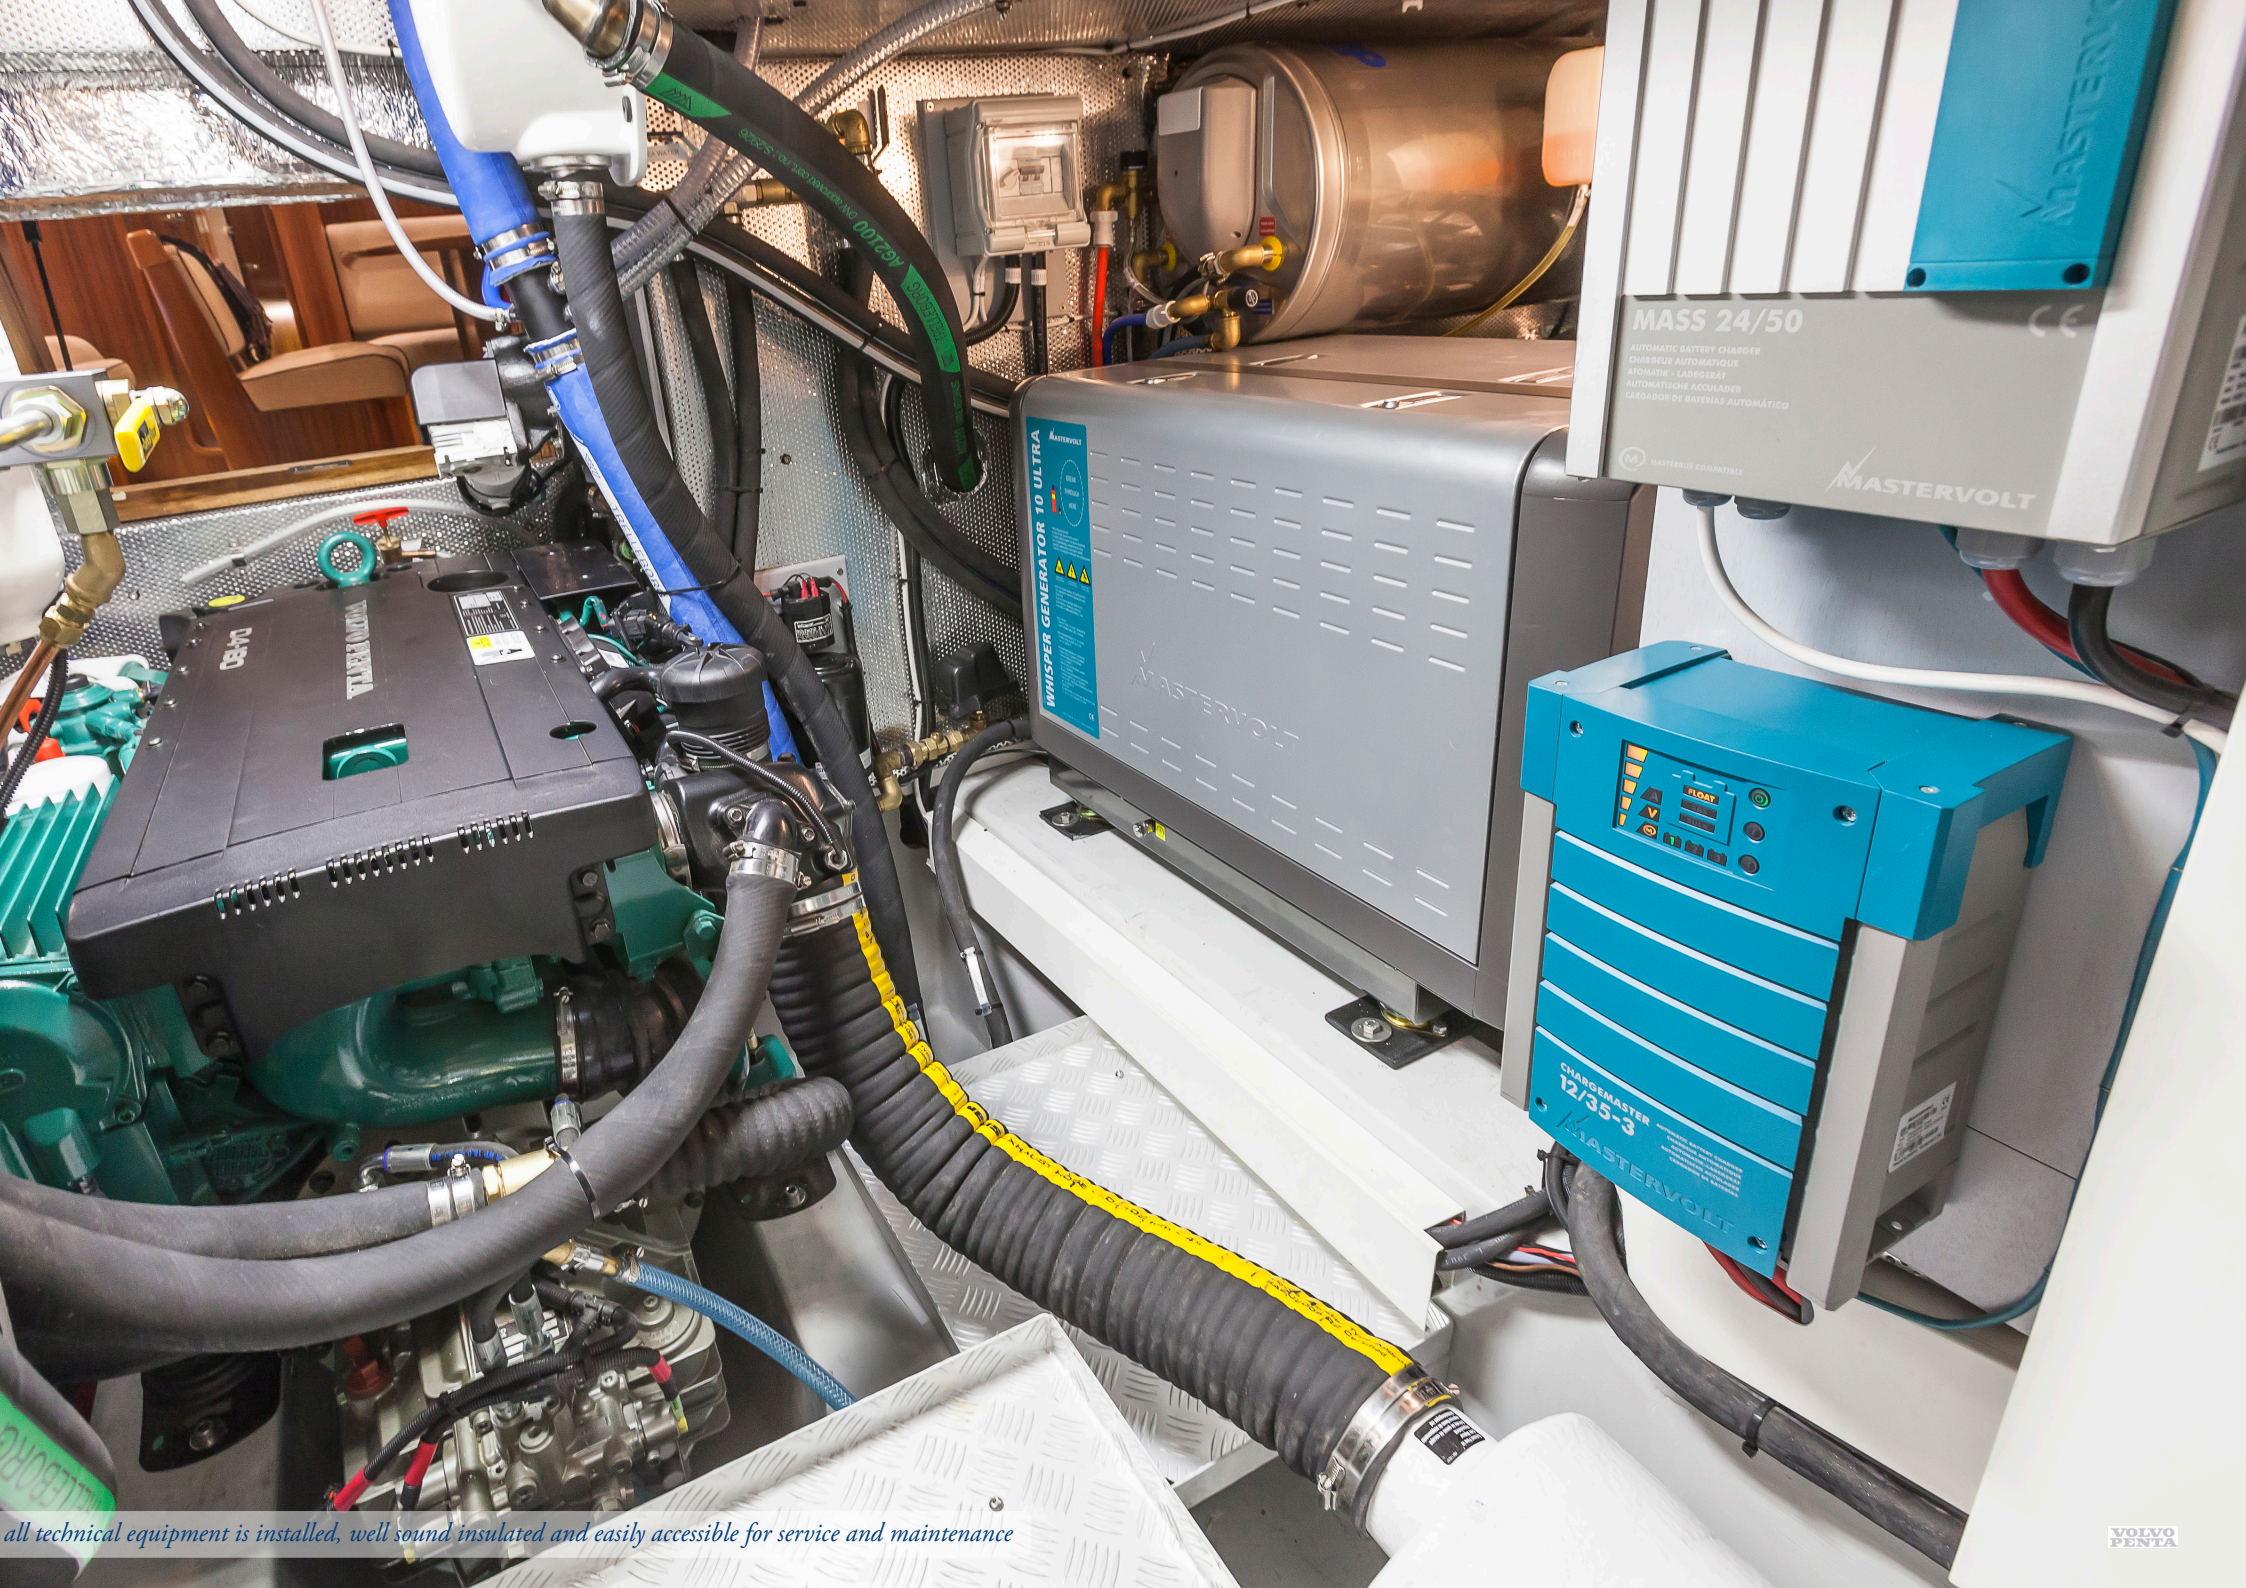

Port

port side linear galley

Watermaker control in the aft shower

Easy fold-out electric panel, labelled wires

Fixed spare propeller, permanent oil change pump

In the vast walk-in engine room

all technical equipment is installed, well sound insulated and easily accessible for service and maintenance