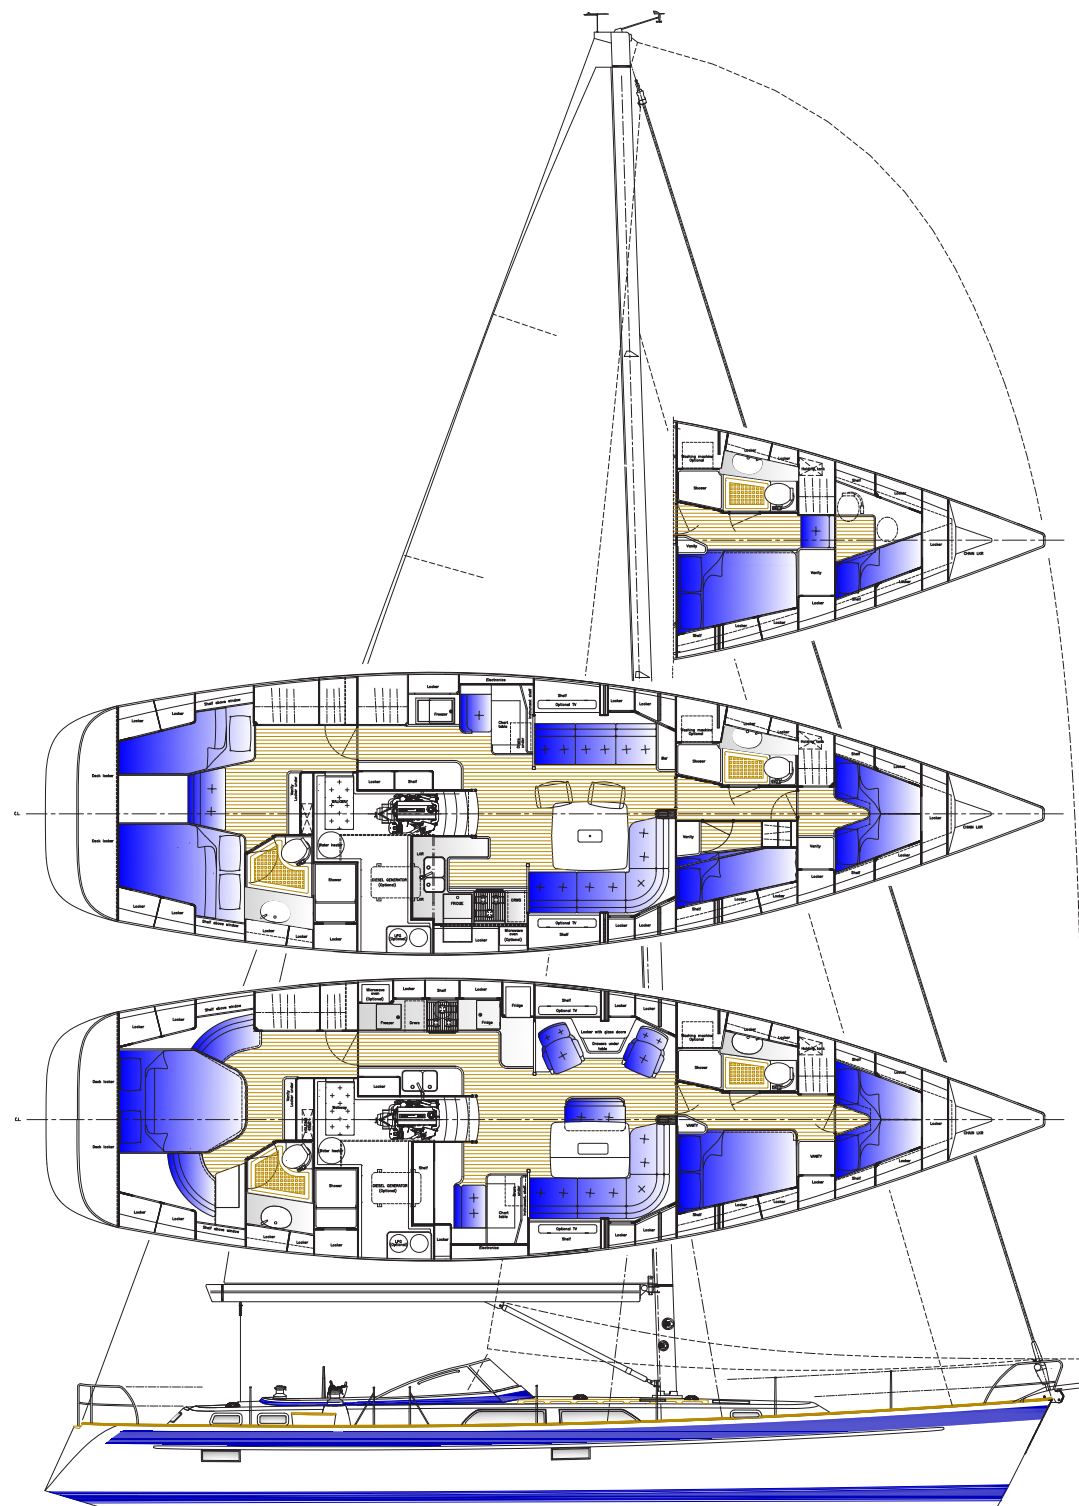

Hallberg-Rassy 55

Designer	Germán Frers	
Hull length	16.68 m	54' 9"
Waterline at rest	14.30 m	46' 11"
Beam with rubbingstrake	4.69 m	15' 5"
Beam without rubbingstrake	4.73 m	15' 6"
Draught, empty load	2.30 m*	7' 6 1/2"*
Displacement, empty standard boat	26.3 t	58 000 lbs
Lead keel	9.75 t	21 500 lbs
Sail area with 100 % jib	151.3 m²	1 628 ft²
Sail area with genoa	175.5 m²	1 890 ft²
Fresh Water tanks	1 050 l	275 US gal.
Diesel tanks	900 l	238 US gal.
Holding tank	2 x 80 l	2 x 21 US gal.
Engine	Volvo Penta D4-180	
Engine displacement	3.7 litres	
Max. torque	500 Nm	
Power at crank shaft	132 kW /	180 HP
Mast over water	24.50 m	80' 5" excl Windex

*Also available as a shallow draught version